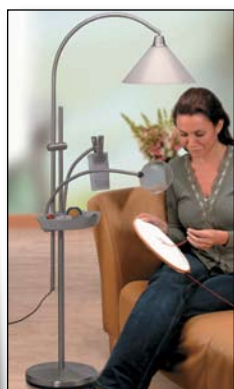

daylight company

Daylight Lamps allow you to see details clearly, to match colors perfectly, and with energy saving bulbs, to reduce heat to a perfectly comfortable level. You experience less eye-strain which allows you to work on your needlework or work for much longer.

Deluxe Floor Lamp

Designed to work where you do, these lamps make a stylish addition to any room even when not being used for your hobby and will give you perfect Daylight exactly where you need it. Comes with a flexible head and is height adjustable to put the soft and color correcting 11w Daylight light (60w equiv.) right where you need it. Includes a removable and convenient chart holder and 3X magnifier.

2159 Deluxe Silver u21067

2165 Deluxe Antique Brass u21068

\$200.00

Ultimate Floor Stand Lamp

This beautiful floor lamp perfectly blends style and design for your home. Its flexible head directs the soft and color correcting 20w Daylight light (100w equiv.) precisely where you need it and the unique springlock system makes this lamp fully height adjustable. It comes with a removable organizing tray, 3X magnifying lens, chart holder, and a stable floor base in two colors, satin silver and antique.

2199 Double Flexi Clamp u51010

\$30.00

Floorstanding Craft Lamp

Handy wheeled base means this lamp will work where you do. Comes in a clean white finish with a powerful 18w Daylight energy saving tube (100w equiv.) and a magnifying fine polished 3X acrylic lens to see your detailed work clearly and get perfect color matching.