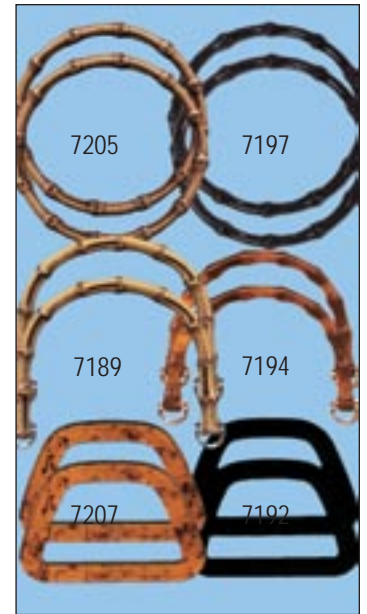

Purse Handles

Have some fun and create a new purse using cross stitch fabric and your favorite design. Realistic appearance, but all handles are made of plastic. Round handles are 5¼" diameter; not including hangers (hangers add 1" to height) U-shape bamboo handles are 5" high x5½" wide, U-shape amber handles are 4" high x5¼" wide; D-shape handles are 4½" high outside x 4½" wide inside width. From Clover.

7205 Round bamboo $7.26

7197 Round black bamboo $7.26

7189 U-shape bamboo $9.50

7194 U-shape amber $14.76

7207 D-shape amber $7.26

7192 D-shape black $7.26