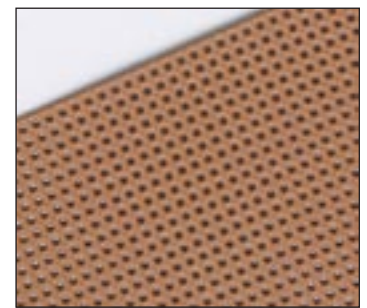

## Purse Handles

Have some fun and create a new purse using cross stitch fabric and your favorite design. Realistic appearance, but all handles are made of plastic. Round handles are 5¼" diameter; not including hangers (hangers add 1" to height) U-shape bamboo handles are 5" high x5½" wide, U-shape amber handles are 4" high x5¼" wide; D-shape handles are 4½" high outside x 4½" wide inside width. From Clover.

7205 Round bamboo \$7.26

7197 Round black bamboo \$7.26

7189 U-shape bamboo \$9.50

7194 U-shape amber \$14.76

7207 D-shape amber \$7.26

7192 D-shape black \$7.26