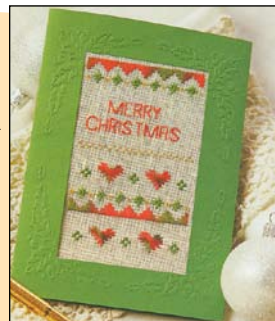

Embossed cards

Add pizzazz to your stitching, photos, paintings, or embroidery with these attractive embossed cards by Yarn Tree. 5" x 7" tri-fold cards with 3½" x 5" oval or 3" x 5" rectangle opening. **$4.00 retail per pack of 3 cards and 3 white envelopes.**